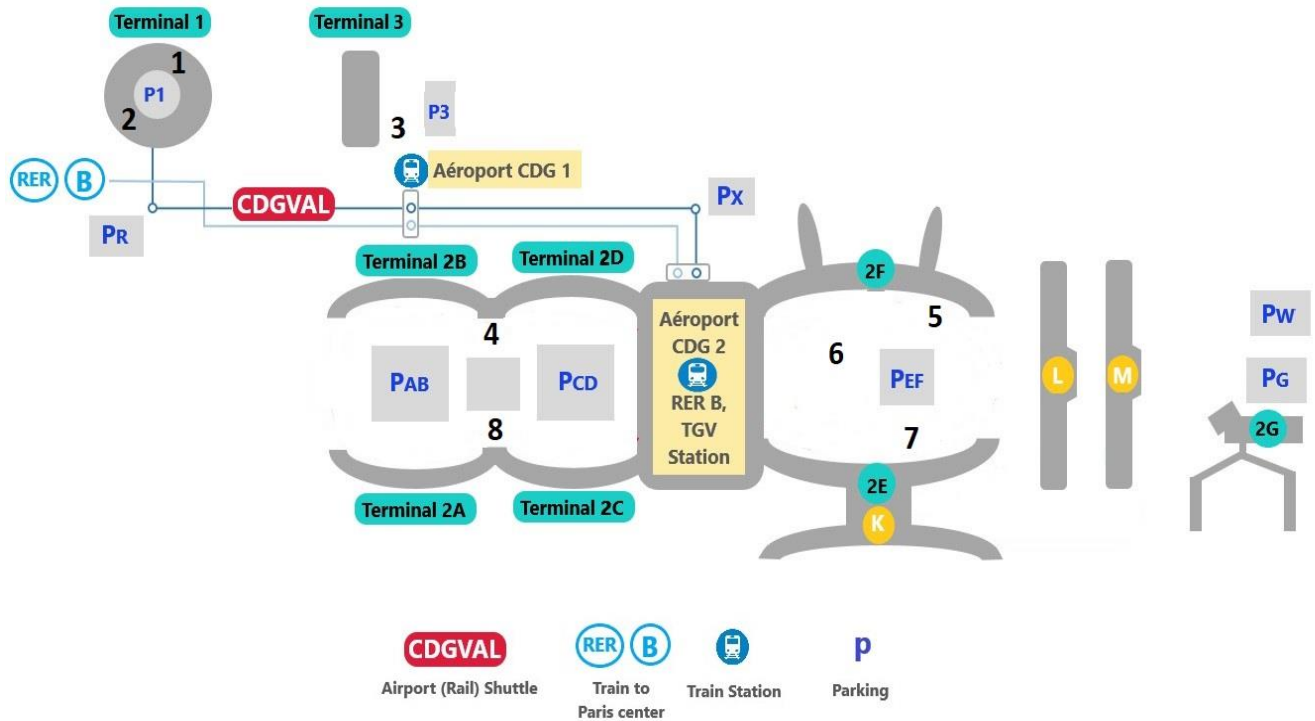

Roissybus stops inside CDG Airport

1	Terminal 1
2	Terminal 1 (arrival level – door 32)*
3	Terminal 3 (Roissy pole – Airport CDG 1 (E1))
4	Terminal 2B-2D
5	Terminal 2F**
6	Terminal 2E-2F*
7	Terminal 2E**
8	Terminal 2A-2C
Opera	11 rue Scribe, 75009

*Stops serve only Paris direction

**Stops serve only CDG direction